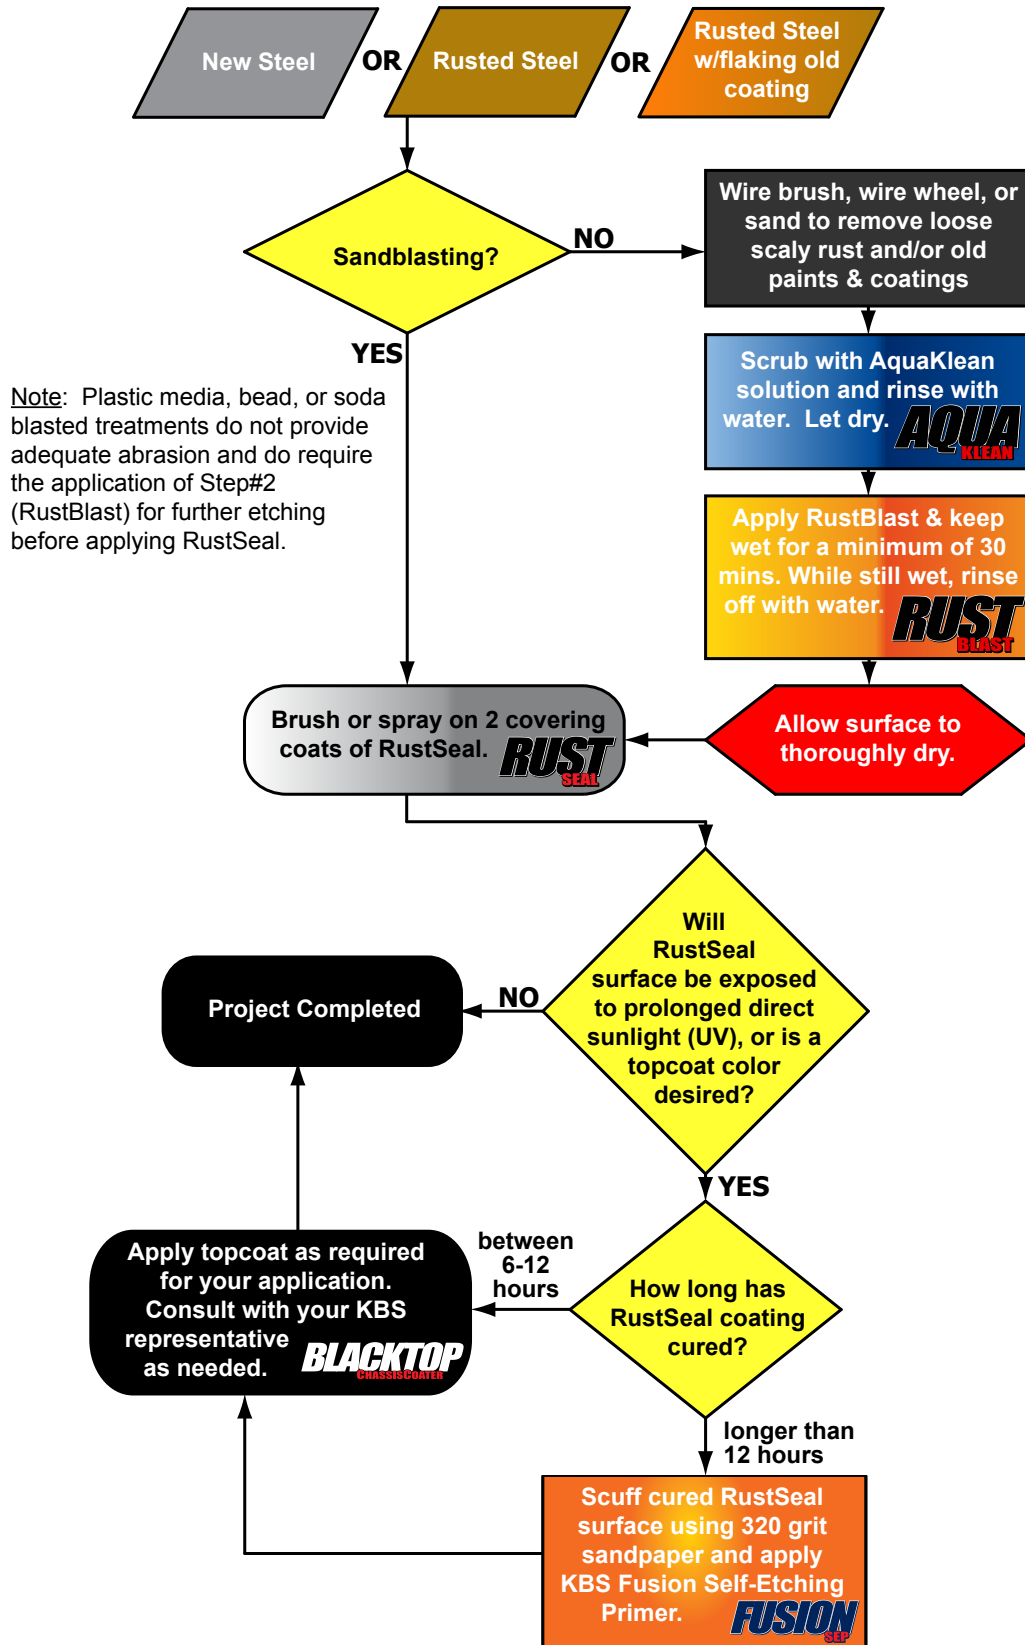

KBS Coatings Application Flow Chart

General Application Guidelines*

*This Flow Chart is meant to be a general application guideline only and does not cover every application or environmental situation. If you have remaining questions or concerns, please call us toll-free for technical assistance.