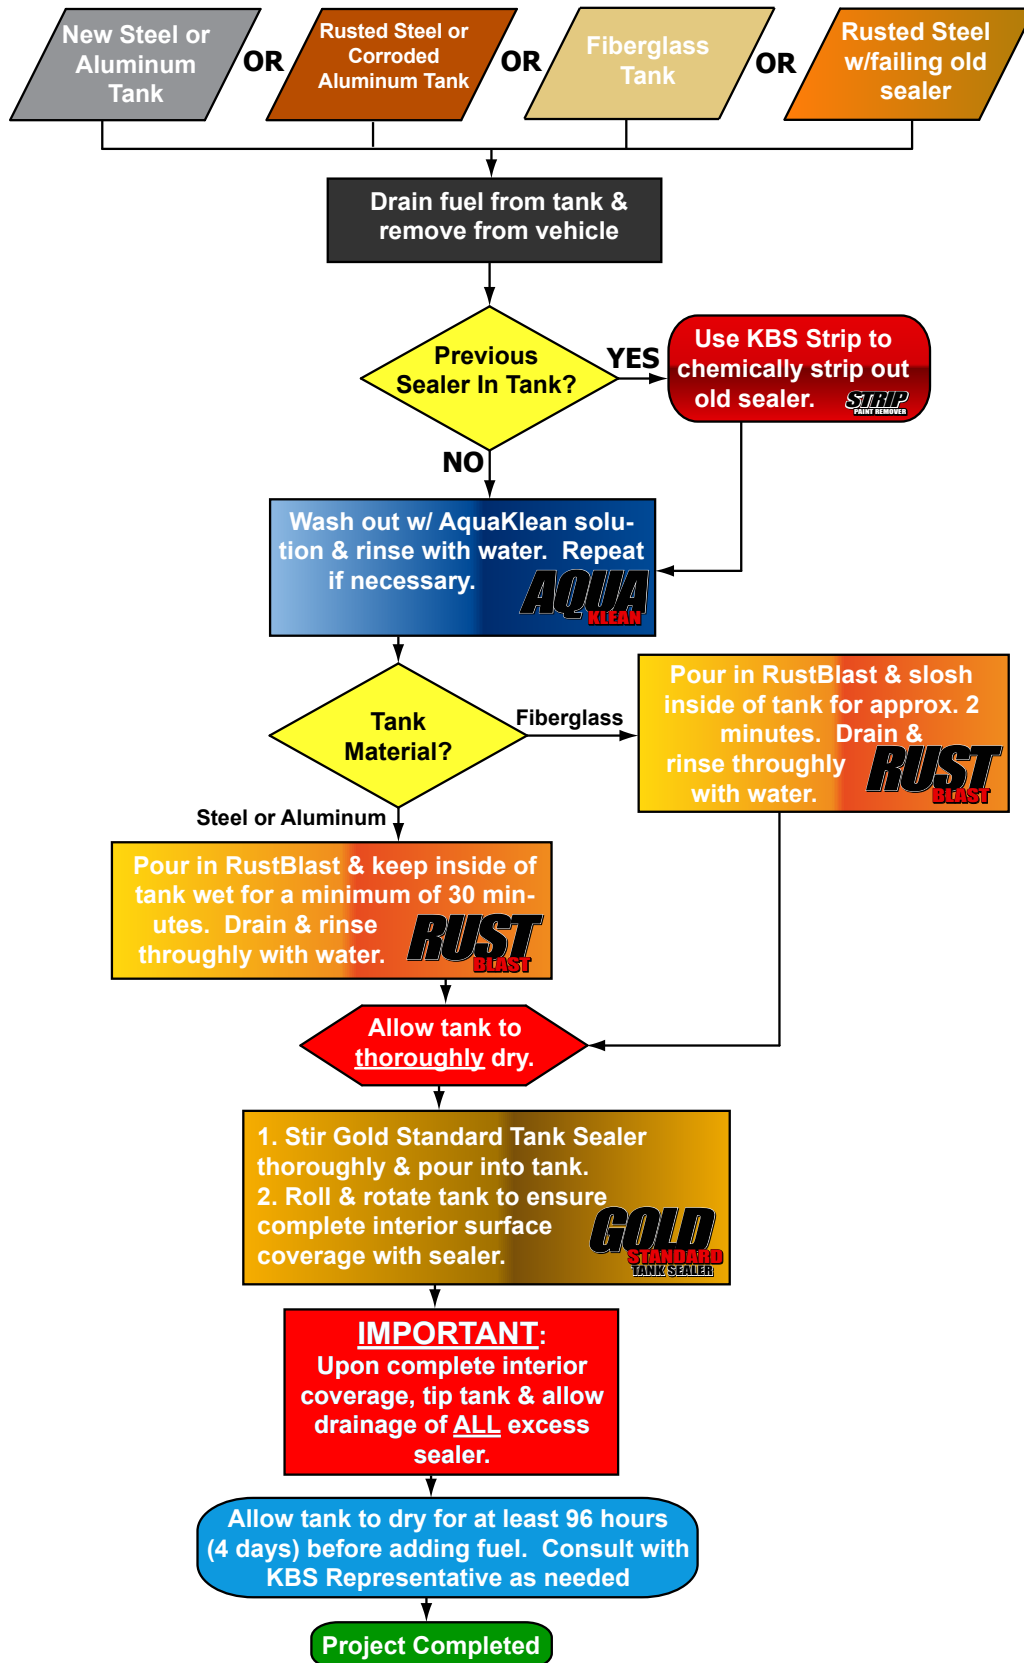

# KBS Coatings Application Flow Chart

## Gold Standard Tank Sealer\*

\*This Flow Chart is meant to be a general application guideline only and does not cover every application or environmental situation. If you have remaining questions or concerns, please call us toll-free for technical assistance.